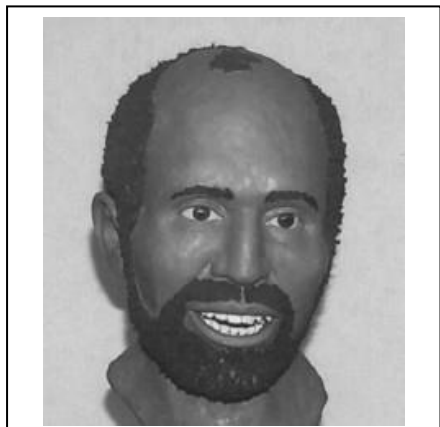

### UNIDENTIFIED HUMAN REMAINS – Apache Junction, Arizona

Attention: Violent Crime / Missing Persons / Cold Case / Crime Analysis Units

Found on 05/02/2002 in Apache Junction, Arizona

**Race:** Black

**Sex:** Male

**Age:** 30 - 50

**Height:** 5'9" – 5'10"

**Weight:** 145 lbs

**Hair:** Black

**Clothing:** White Socks, Black

Jeans, Black Leather Belt with Metal

Clasp, Red/White/Burgundy T-Shirt

**Belongings:** Small Triple Razor Blade

**Agency Case #:** 020502007

**Distinguishing Characteristics:** Tattoos

On 05/02/2002, an unidentified John Doe was located in a desert area of Apache Junction, AZ. The victim's first name could possibly be "Frank" or "Francisco" and a transient that lived in Apache Junction, AZ. The victim had four tattoos; a woman with a hat on his left shoulder, a woman with a bird on his right shoulder, a star or asterisk or marijuana plant on his right hand and a stylistic symbol or letter "F" on his left hand.