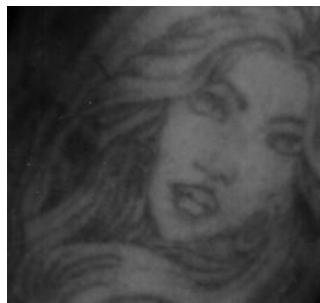

### UNIDENTIFIED HUMAN REMAINS – Apache Junction, Arizona

Attention: Violent Crime / Missing Persons / Cold Case / Crime Analysis Units

Found on 05/02/2002 in Apache Junction, Arizona

**Race:** Black

**Sex:** Male

**Age:** 30 - 50

**Height:** 5'9" – 5'10"

**Weight:** 145 lbs

**Hair:** Black

**Clothing:** White Socks, Black

Jeans, Black Leather Belt with Metal

Clasp, Red/White/Burgundy T-Shirt

**Belongings:** Small Triple Razor Blade

**Agency Case #:** 020502007

**Distinguishing Characteristics:** Tattoos

On 05/02/2002, an unidentified John Doe was located in a desert area of Apache Junction, AZ. The victim's first name could possibly be "Frank" or "Francisco" and a transient that lived in Apache Junction, AZ. The victim had four tattoos; a woman with a hat on his left shoulder, a woman with a bird on his right shoulder, a star or asterisk or marijuana plant on his right hand and a stylistic symbol or letter "F" on his left hand.