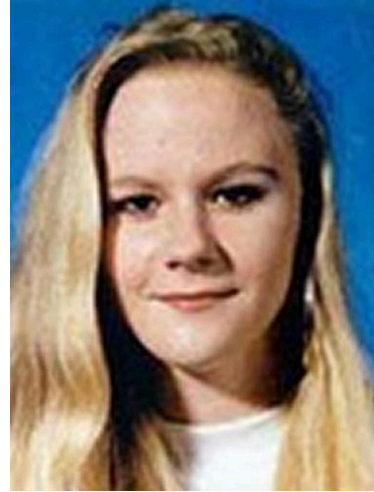

SEEKING INFORMATION

KATHRYN MENENDEZ

Murder Victim
Alliance, Portage County, Ohio
August 25, 1994

Kathryn Menendez

Sarah Rae Boehm

DESCRIPTION

Hair: Blonde	Eyes: Brown
Height: 5'2"	Weight: 144 pounds
Sex: Female	Race: White

CAUTION

Sarah Rae Boehm, a fourteen-year-old female teen, was reported missing by her parents on July 14, 1994, to local law enforcement in Beaver County, Pennsylvania. Several months later, on November 4, 1994, Sarah's remains were discovered in the "Berlin Reservoir," located within an Ohio state park, Portage County, Ohio. This rural community in Ohio was located approximately two hours away from the victim's home in Pennsylvania.

Additionally, Kathryn Menendez, another female teen victim, went missing on August 25, 1994, and her nude body was found several days later on an oil road near the "Berlin Reservoir." Kathryn had been strangled to death. Both Sarah and Kathryn's bodies were located approximately 1/2 mile apart in the same Ohio state park. Seventeen-year-old Kathryn was from Portage County, Ohio.