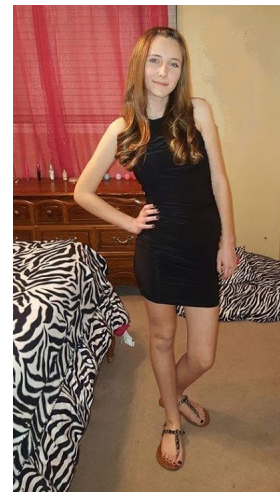

# MISSING PERSON

## KARLIE LAIN GUSÉ

Mono County, California  
October 13, 2018

### DESCRIPTION

<b>Date(s) of Birth Used:</b> May 13, 2002	<b>Hair:</b> Dark Blonde
<b>Eyes:</b> Blue	<b>Height:</b> 5'7" (at time of disappearance)
<b>Weight:</b> 110 pounds (at time of disappearance)	<b>Sex:</b> Female
<b>Race:</b> White	<b>Scars and Marks:</b> Gusé has her left nostril pierced.

### REWARD

The FBI is offering a reward of up to \$5,000 for information that leads to the location of Karlie Lain Gusé.