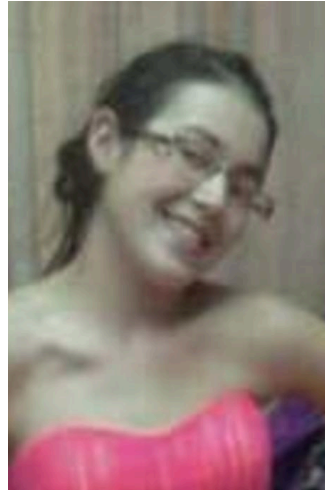

# MISSING PERSON

## ASHLEY LORING HEAVYRUNNER

June of 2017  
Browning, Montana

Photograph taken in 2016

Photograph taken in 2015

Photograph taken in 2011

Photograph taken in 2016

### DESCRIPTION

<b>Date(s) of Birth Used:</b> November 23, 1996	<b>Place of Birth:</b> Browning, Montana
<b>Hair:</b> Dark	<b>Height:</b> 5'2"
<b>Weight:</b> 90 pounds	<b>Sex:</b> Female
<b>Race:</b> Native American	<b>Nationality:</b> American
<b>Scars and Marks:</b> Heavyrunner has a scar in the shape of a checkmark on the top of one of her hands.	