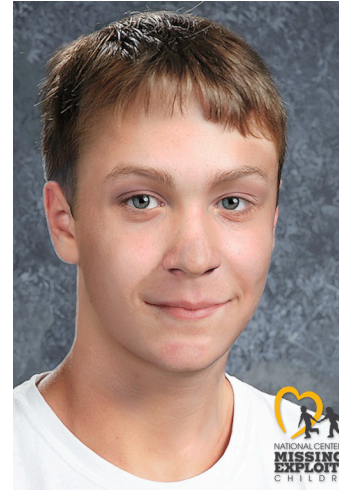

MISSING PERSON

AMINA AND BELEL KANDIL

August 29, 2014
James City County, Virginia

Photo age-progressed to 16 years

Age-progressed to 14 years

DETAILS

The FBI Norfolk Field Office is asking for the public's assistance in locating Amina Kandil and Belel Kandil missing from James City County, Virginia, since August 29, 2014.

At the time of their disappearance, Amina was 10 and Belel was 8 years old. The National Center for Missing and Exploited Children released the age-progressed photos displayed above.

The children were last seen on August 30, 2014, in the company of their father, Ahmed Abdallah Taha Kandil, leaving the United States on a flight from John F. Kennedy International Airport, in New York, bound for Boryspil, Ukraine, and then Ataturk, Turkey.

Belel is described as a white male, with blue eyes and blond hair. At the time of his disappearance, he was approximately 4'5" tall and weighed approximately 55 pounds. Belel was born on January 4, 2006, in Augusta, Georgia.

The FBI is working this investigation jointly with the James City County Police Department, with assistance from the National Center for Missing and Exploited Children.

ADDITIONAL INFORMATION

Ahmed Kandil is a 46-year-old male, with brown hair and green eyes. He is 6'0" tall and weighs approximately 170 to 180 pounds. He is a naturalized United States citizen with dual Egyptian citizenship.