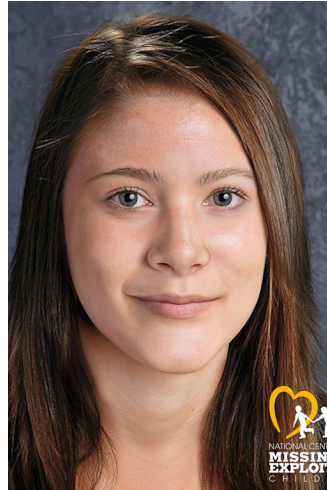

MISSING PERSON

AMINA AND BELEL KANDIL

August 29, 2014
James City County, Virginia

Photo age-progressed to 16 years

Age-progressed to 14 years

DETAILS

The FBI Norfolk Field Office is asking for the public's assistance in locating Amina Kandil and Belel Kandil missing from James City County, Virginia, since August 29, 2014.

At the time of their disappearance, Amina was 10 and Belel was 8 years old. The National Center for Missing and Exploited Children released the age-progressed photos displayed above.

The children were last seen on August 30, 2014, in the company of their father, Ahmed Abdallah Taha Kandil, leaving the United States on a flight from John F. Kennedy International Airport, in New York, bound for Boryspil, Ukraine, and then Ataturk, Turkey.

Belel is described as a white male, with blue eyes and blond hair. At the time of his disappearance, he was approximately 4'5" tall and weighed approximately 55 pounds. Belel was born on January 4, 2006, in Augusta, Georgia.

The FBI is working this investigation jointly with the James City County Police Department, with assistance from the National Center for Missing and Exploited Children.

ADDITIONAL INFORMATION

Ahmed Kandil is a 46-year-old male, with brown hair and green eyes. He is 6'0" tall and weighs approximately 170 to 180 pounds. He is a naturalized United States citizen with dual Egyptian citizenship.