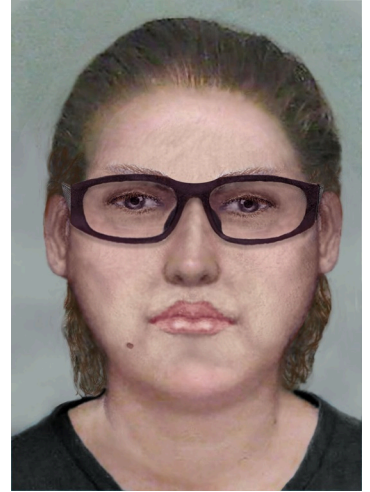

Seeking Information

UNKNOWN INDIVIDUAL - JANE DOE 37

Composite Sketch of Jane Doe 37

DETAILS

Law enforcement officials are seeking information which will lead to the identification of an unknown individual known as Jane Doe 37. It is believed that this individual may have critical information pertaining to the identity of a child victim in an ongoing sexual exploitation investigation.

Videos containing Jane Doe 37 first came to the attention of the National Center for Missing and Exploited Children in June of 2014. The EXIF data embedded within the video files indicated that the files were produced in April of 2012. In addition, audio from the animated film "The Land Before Time" can be heard in the background of the videos.

Jane Doe 37 is described as a White female with brown hair and wearing dark-framed glasses. Due to the age of the images, it is possible that the individual's appearance may have changed over the years.