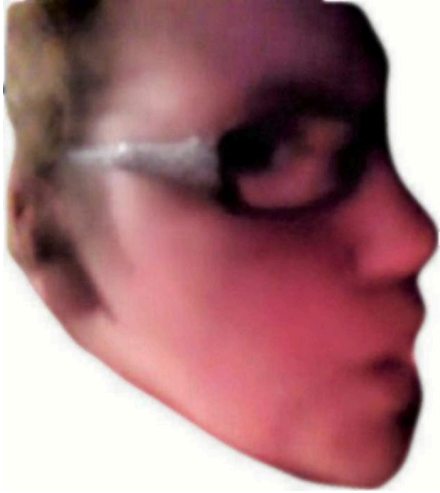

Seeking Information

UNKNOWN INDIVIDUAL - JANE DOE 37

Composite Sketch of Jane Doe 37

DETAILS

Law enforcement officials are seeking information which will lead to the identification of an unknown individual known as Jane Doe 37. It is believed that this individual may have critical information pertaining to the identity of a child victim in an ongoing sexual exploitation investigation.

Videos containing Jane Doe 37 first came to the attention of the National Center for Missing and Exploited Children in June of 2014. The EXIF data embedded within the video files indicated that the files were produced in April of 2012. In addition, audio from the animated film "The Land Before Time" can be heard in the background of the videos.

Jane Doe 37 is described as a White female with brown hair and wearing dark-framed glasses. Due to the age of the images, it is possible that the individual's appearance may have changed over the years.