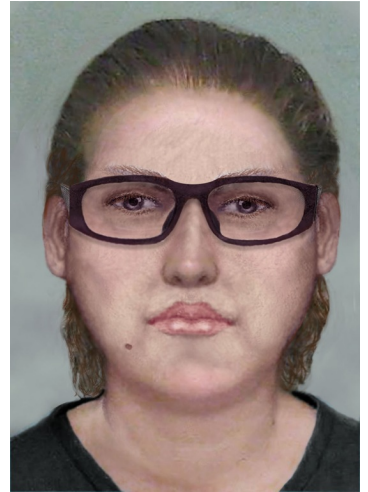

Seeking Information

UNKNOWN INDIVIDUAL - JANE DOE 37

Composite Sketch of Jane Doe 37

DETAILS

Law enforcement officials are seeking information which will lead to the identification of an unknown individual known as Jane Doe 37. It is believed that this individual may have critical information pertaining to the identity of a child victim in an ongoing sexual exploitation investigation.

Videos containing Jane Doe 37 first came to the attention of the National Center for Missing and Exploited Children in June of 2014. The EXIF data embedded within the video files indicated that the files were produced in April of 2012. In addition, audio from the animated film "The Land Before Time" can be heard in the background of the videos.

Jane Doe 37 is described as a White female with brown hair and wearing dark-framed glasses. Due to the age of the images, it is possible that the individual's appearance may have changed over the years.