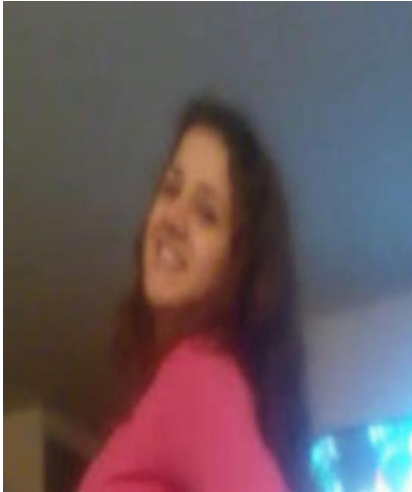

Seeking Information

UNKNOWN INDIVIDUAL - JANE DOE 36

DETAILS

Law enforcement officials are seeking information which will lead to the identification of an unknown individual whom law enforcement refers to as Jane Doe 36. It is believed that this individual may have critical information pertaining to the health and welfare of a child. Jane Doe 36 is not the subject of a criminal investigation and first came to law enforcement's attention in August of 2016.

Jane Doe 36 is described as a White female, likely between the ages of 30 and 40 years old. She has long, curly brown hair. In August of 2016, Jane Doe 36 was seen wearing a pink shirt and a pair of black pants with polka dots.