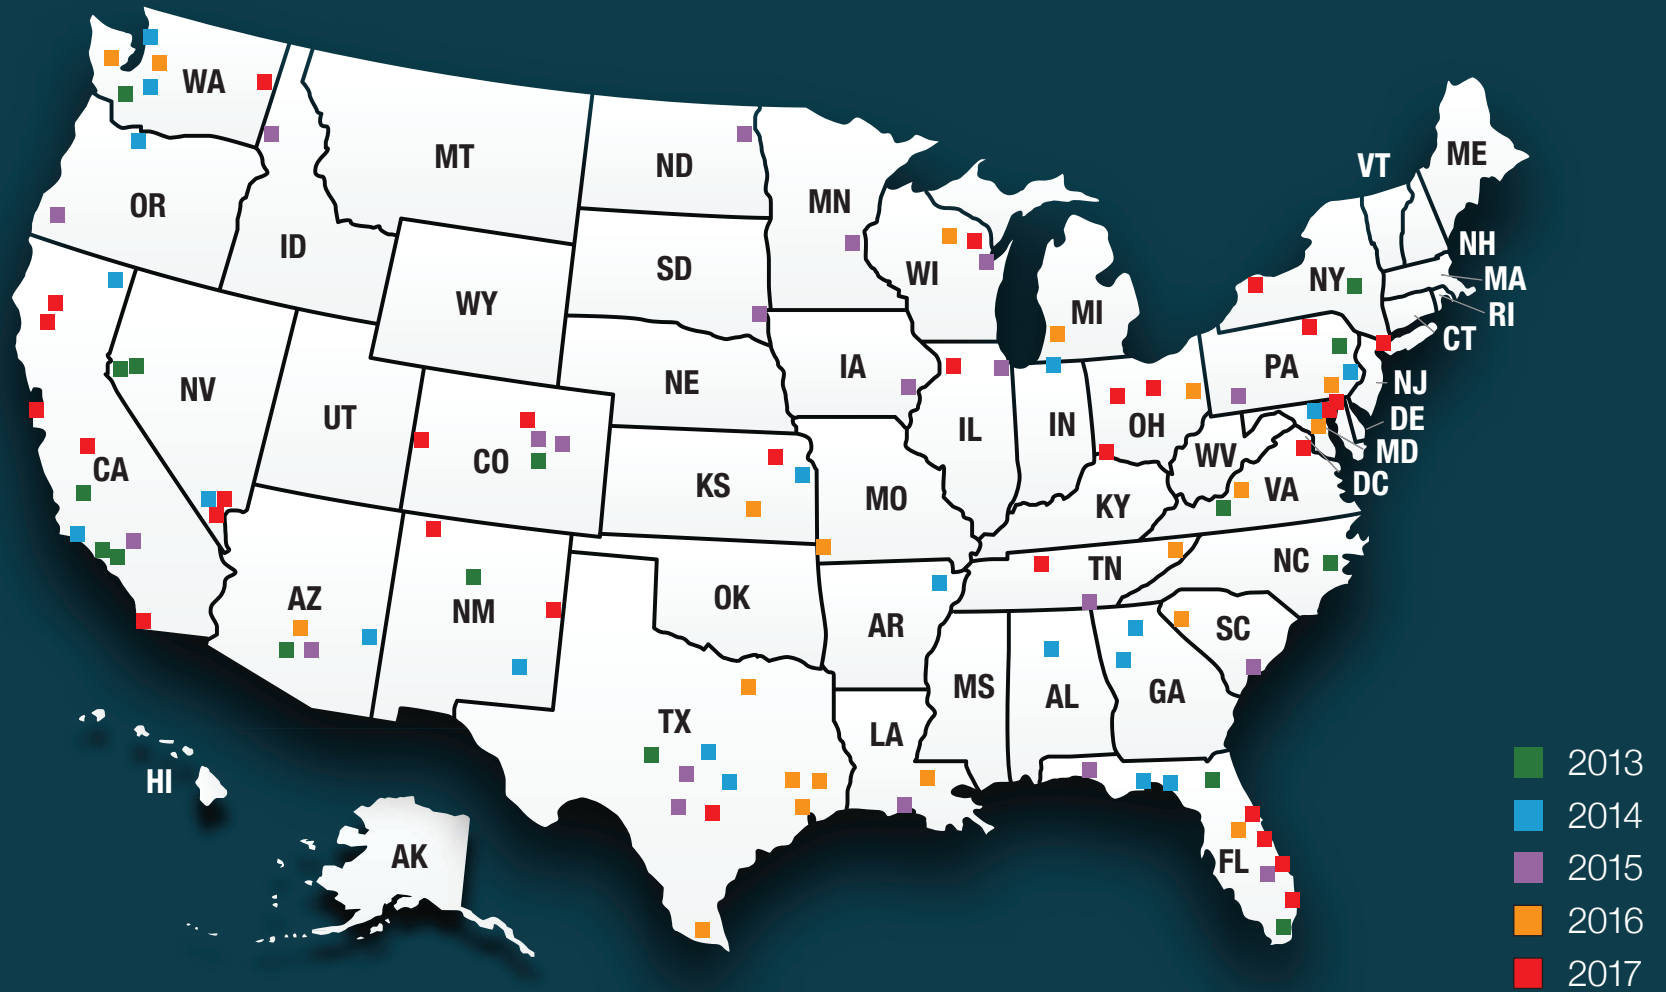

Active Shooter Incidents, 2013-2017

	AL	AZ	AR	CA	CO	CT	DC	FL	GA	ID	IL	IN	IA	KS	KY	LA	MD	MA	MI	MN	MS	MO
2013		Phoenix		Taft, Santa Monica, Los Angeles	Centennial		Washington	Hialeah, Lake Bufer														
2014	Birmingham	Pinetop	Jonesboro	Alturas, Isla Vista				Tallahassee (2)	Kennesaw, Cumming			Eikhart		Overland Park			Columbia					
2015		Mesa		San Bernardino	Colorado Springs (2)			Melbourne, Panama City Beach		Moscow	Chicago		Davenport			Lafayette					New Hope	
2016		Phoenix						Orlando						Newton		Baton Rouge	Landover		Kalamazoo			Joplin
2017				Fresno, San Diego, San Francisco, Clearlake Oaks, Tehama County	Gateway, Thornton			Fort Lauderdale, Sanford, Orlando, Rockledge			Rock Falls			Topoka			Edgewood, Baltimore					
	NV	NJ	NM	NY	NC	ND	OH	OK	OR	PA	SC	SD	TN	TX	UT	VT	VA	WA	WV	WI		
2013	Sparks, Reno		Albuquerque	Mohawk	Jacksonville, Greenville					Saylorsburg							Christianburg	Federal Way				
2014	Las Vegas		Roswell						Portland	Darby											Seattle, Marysville	
2015						Grand Forks			Roseburg	Monroeville		Charleston	Lennox	Chattanooga								Menasha
2016							Middletown			Philadelphia		Townville		Bristol				Roanoke			Mukilton, Burlington	Antigo
2017	Las Vegas (2)		Clovis, Aztec	Bronx, Cheektowaga			West Liberty, Kinkersville, Cincinnati			Tunkhannock				Antioch				Alexandria			Rockford	Rothschild